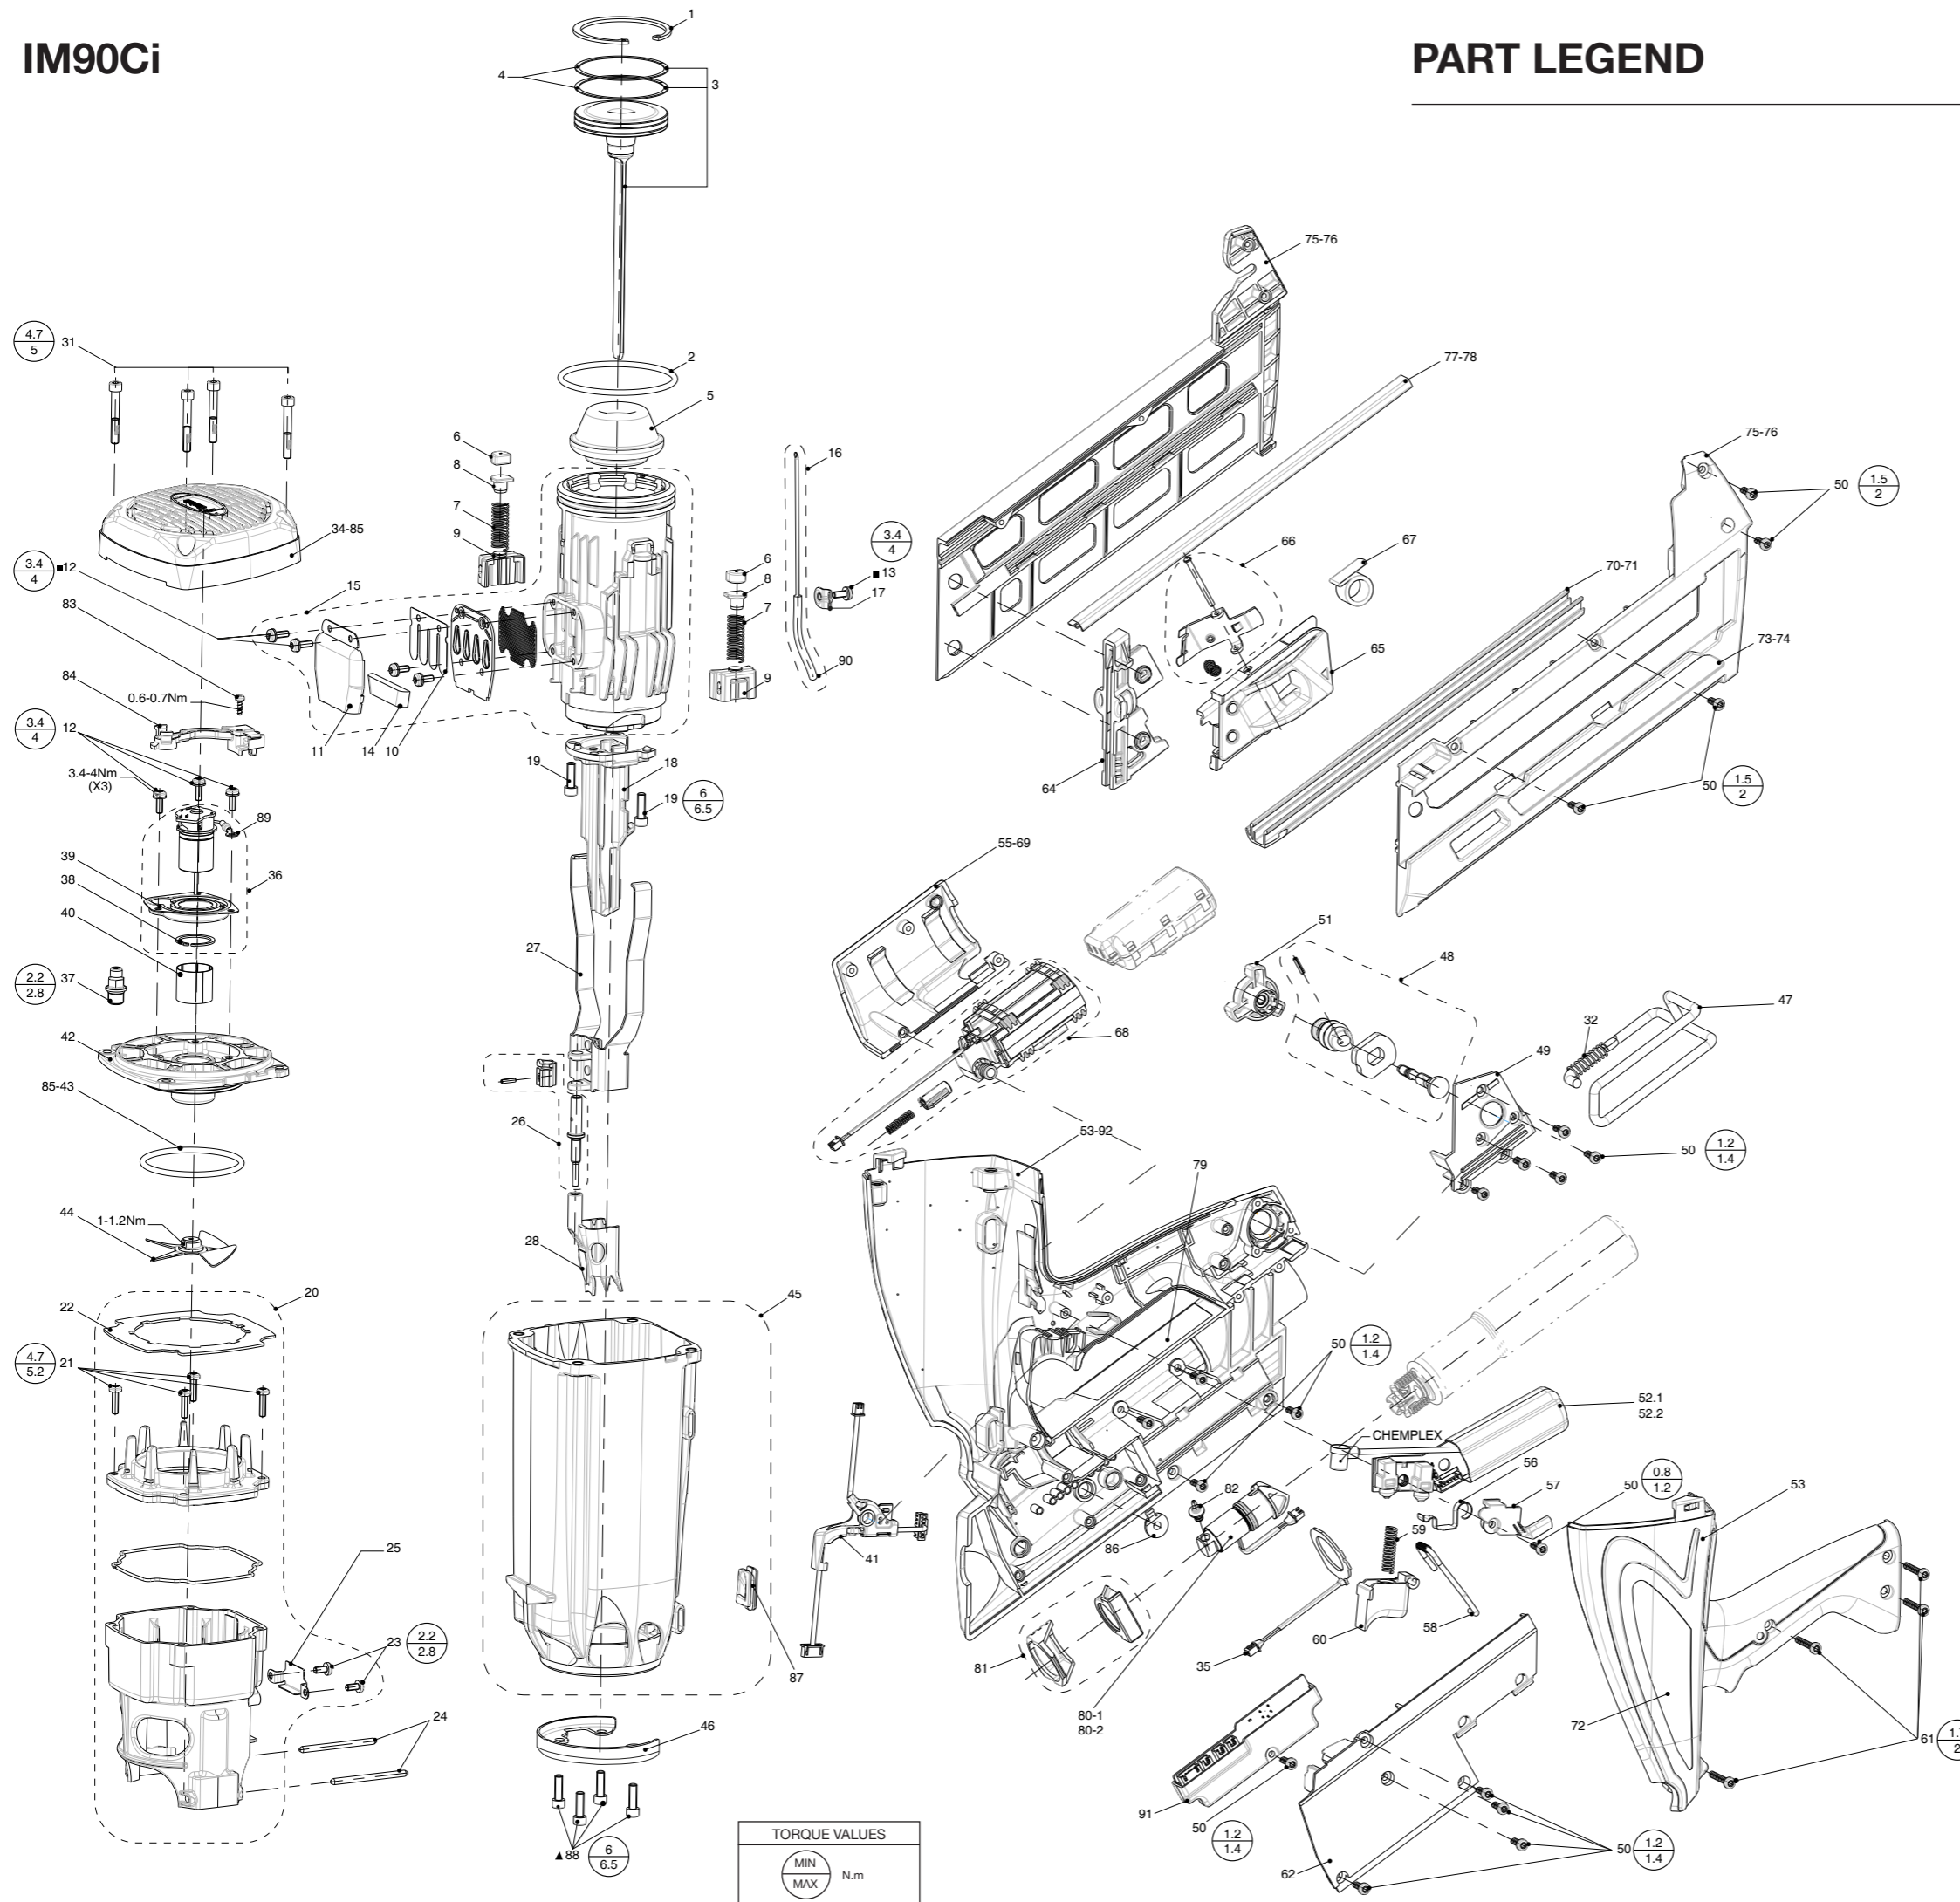

TOOL SCHEMATIC AND PARTS

1	336680	1	Retainer ring
2	013743	1	Cylinder o-ring
3	013735	1	Piston assembly
4	336670	2	Piston ring
5	013778	1	Bumper
6	013758	2	Rubber stop
7	013779	2	Combustion chamber spring
8	019071	2	Combustion chamber spring guide
9	019072	2	Combustion chamber spring assembly
10	336560	1	Reed valve
11	336580	1	Muffler cover
■ 12	405141	5	Screw swage form 4-11
■ 13	405140	1	Screw swage form 4-9
14	336570	1	Muffler
15	013751	1	Cylinder assembly
16	013737	1	Injection pipe assembly
17	013738	1	Bracket fuel line
18	013757	1	Nose
■ 19	013796	2	Screw CHC M5-16
20	013749	1	Combustion Chamber Assembly
21	900456	4	Screw swage form 4-15
22	013750	1	Seal
23	013805	2	Screw taprite 4x8
24	013781	2	Combustion chamber stop pin
25	019073	1	Combustion chamber lock out
26	013742	1	Knob assembly
27	013744	1	Upper probe assembly
28	019074	1	Probe
31	013797	4	Screw CHC M5-35
32	019075	1	Hook spring
33	013748	1	Filter
34	019121	1	Cap
35	019076	1	Antenna
36	019077	1	Motor assembly
37	013731	1	Spark plug assembly (901706)
38	321610	1	Retaining ring
39	334310	1	Motor mount
40	321590	1	Motor sleeve
41	019078	1	Wire assembly
42	013740	1	Cylinder head
43	321650	1	Cylinder head O-Ring
44	321660	1	Fan blade assembly
45	013769	1	Carter
46	013787	1	Nose protection
47	019079	1	Hook assembly
48	013792	1	Magazine ball assembly
49	019081	1	Cover ball
50	013798	19	Screw Eco-syn Torx 4x12
51	013793	1	Magazine knob
52-1	019096	1	Red S-MEFI
52-2	019097	1	Black S-MEFI
53	019082	1	Handle assembly
55	019083	1	Handle label
56	013734	1	Contact level
57	013785	1	Contact plate
58	019084	1	Combustion chamber lock bar
59	013783	1	Trigger spring
60	019119	1	Trigger
61	013799	4	Screw Eco-syn Torx 4x25
62	019085	1	Handle cover
64	013741	1	Shear block
65	013761	1	Follower assembly
66	013762	1	Follower button assembly
67	013767	1	Follower spring
68	019086	1	Battery terminal assembly
69	019092	1	Battery cap
70	013764	1	Cover plate magazine (short)
71	013765	1	Cover plate magazine (long)
72	019115	1	Assembly carter labels
73	019099	1	Magazine label (short)
74	019101	1	Magazine label (long)
75	013759	1	Magazine assembly (short)
76	013760	1	Magazine assembly (long)
77	013763	1	Nail channel (short)
78	013766	1	Nail channel (long)
79	019087	1	Name plate label
80-1	019116	1	Red electrovalve assembly
80-2	019117	1	Black electrovalve assembly
81	019088	1	Eject button assembly
82	013739	1	Electrovalve plug connection
83	404702	1	Screw thread forming 6 x 3/8
84	013808	1	Wires guide
85	013231	1	Maintenance kit (filter + o'ring)
86	019089	1	Power button
87	013812	1	Electrovalve heat protection
▲ 88	013813	4	Screw CHC M5-16
89	014771	1	Fan motor ground wire
90	014772	1	Rubber fuel injection tube
91	019091	1	DEL assembly
92	019118	1	Gauges sticker