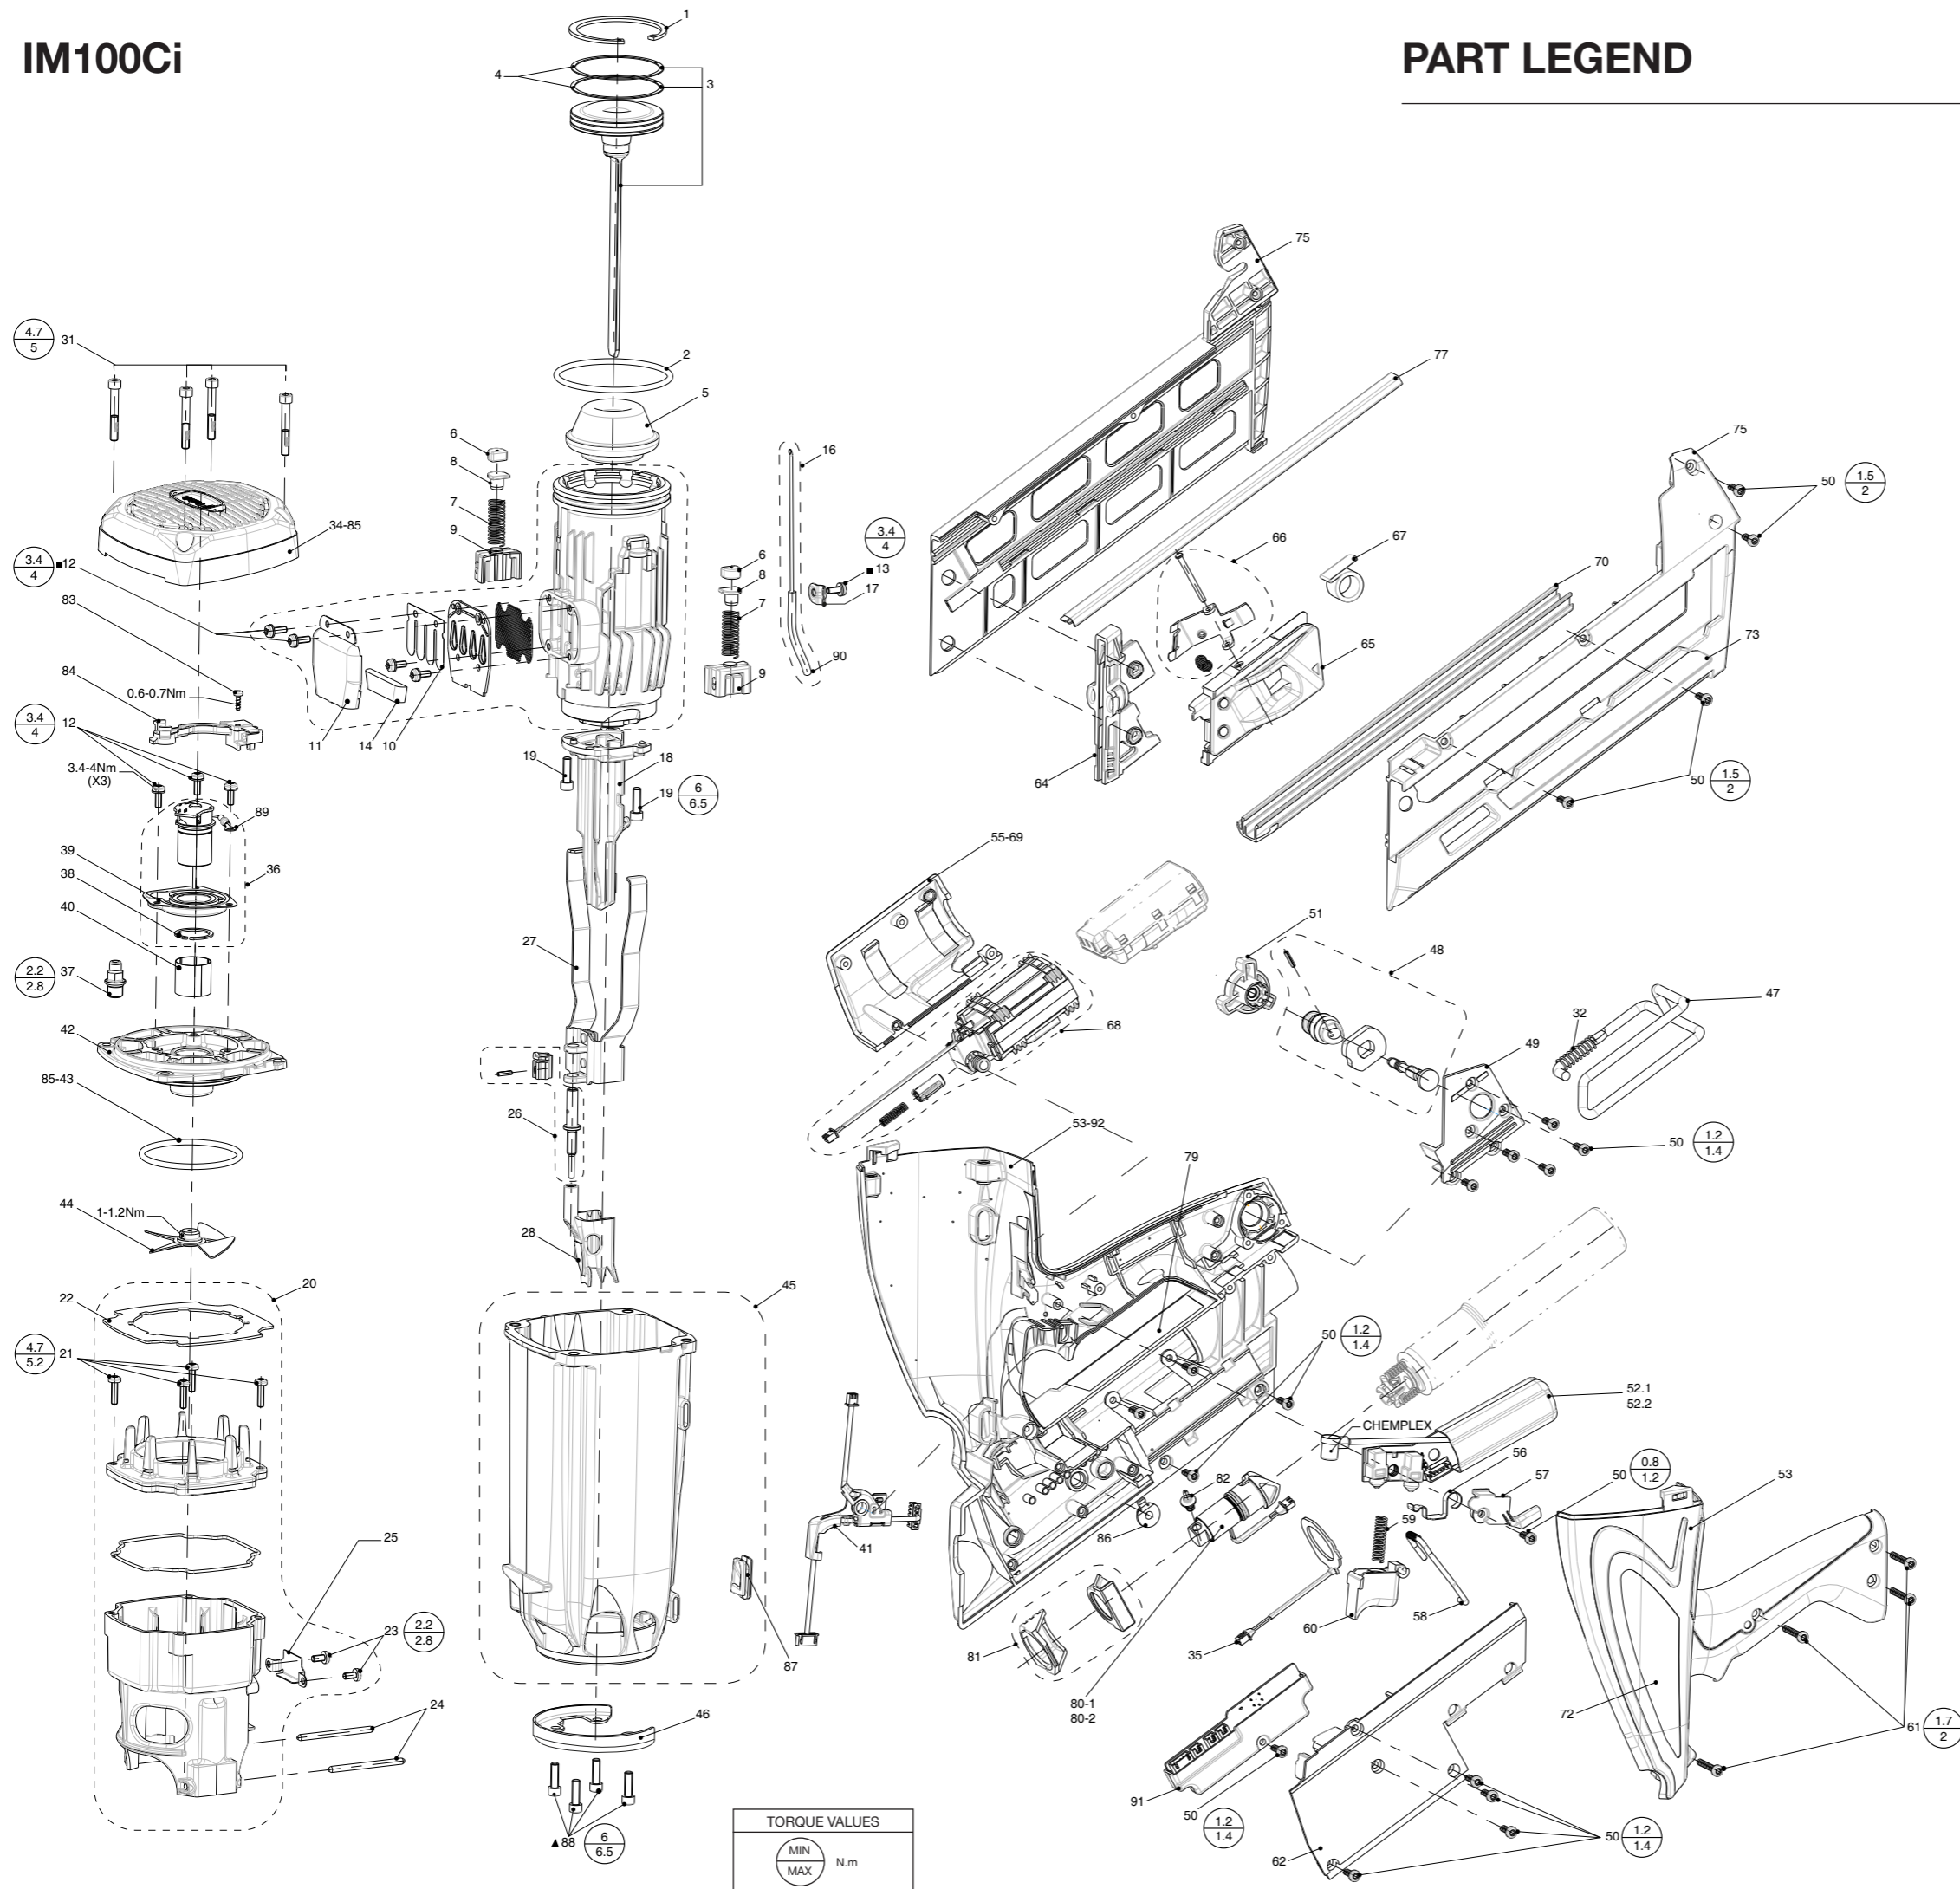

TOOL SCHEMATIC AND PARTS

Paslode
An Illinois Tool Works Company
Route de Lyon - BP 104
F - 26501 Bourg Les Valence - Cedex France

018187-3
03/18

1	336680	1	Retainer ring
2	013743	1	Cylinder o-ring
3	014720	1	Piston assembly
4	336670	2	Piston ring
5	014721	1	Bumper
6	013758	2	Rubber stop
7	013779	2	Combustion chamber spring
8	019071	2	Combustion chamber spring guide
9	019072	2	Combustion chamber spring assembly
10	336560	1	Reed valve
11	336580	1	Muffler cover
■ 12	405141	5	Screw swage form 4-11
■ 13	405140	1	Screw swage form 4-9
14	336570	1	Muffler
15	014722	1	Cylinder assembly
16	013737	1	Injection pipe assembly
17	013738	1	Bracket fuel line
18	014723	1	Nose
■ 19	013796	2	Screw CHC M5-16
20	013749	1	Combustion Chamber Assembly
21	900456	4	Screw swage form 4-15
22	013750	1	Seal
23	013805	2	Screw tapitpe 4x8
24	013781	2	Combustion chamber stop pin
25	019073	1	Combustion chamber lock out
26	014725	1	Knob assembly
27	013744	1	Upper probe assembly
28	014726	1	Probe
31	013797	4	Screw CHC M5-35
32	019075	1	Hook spring
33	013748	1	Filter
34	019121	1	Cap
35	019076	1	Antenna
36	019077	1	Motor assembly
37	013731	1	Spark plug assembly (901706)
38	321610	1	Retaining ring
39	334310	1	Motor mount
40	321590	1	Motor sleeve
41	019078	1	Wire assembly
42	013740	1	Cylinder head
43	321650	1	Cylinder head O-Ring
44	321660	1	Fan blade assembly
45	013769	1	Carter
46	013787	1	Nose protection
47	019079	1	Hook assembly
48	013792	1	Magazine ball assembly
49	019081	1	Cover ball
50	013798	19	Screw Eco-syn Torx 4x12
51	013793	1	Magazine knob
52-1	019096	1	Red S-MEFI
52-2	019097	1	Black S-MEFI
53	019082	1	Handle assembly
55	019106	1	Handle label
56	013734	1	Contact level
57	013785	1	Contact plate
58	019084	1	Combustion chamber lock bar
59	013783	1	Trigger spring
60	019119	1	Trigger
61	013799	4	Screw Eco-syn Torx 4x25
62	019085	1	Handle cover
64	014729	1	Shear block
65	013761	1	Follower assembly
66	014730	1	Follower button assembly
67	013767	1	Follower spring
68	019086	1	Battery terminal assembly
69	019092	1	Battery cap
70	014731	1	Cover plate magazine
72	019115	1	Assembly carter labels
73	019104	1	Magazine label
75	014732	1	Magazine assembly
77	014733	1	Nail channel
79	019105	1	Name plate label
80-1	019116	1	Red electrovalve assembly
80-2	019117	1	Black electrovalve assembly
81	019088	1	Eject button assembly
82	013739	1	Electrovalve plug connection
83	404702	1	Screw thread forming 6 x 3/8
84	013808	1	Wires guide
85	013231	1	Maintenance kit (filter + o'ring)
86	019089	1	Power button
87	013812	1	Electrovalve heat protection
▲ 88	014724	4	Screw Torx M5-12
89	014771	1	Fan motor ground wire
90	014772	1	Rubber fuel injection tube
91	019091	1	DEL assembly
92	019118	1	Gauges sticker